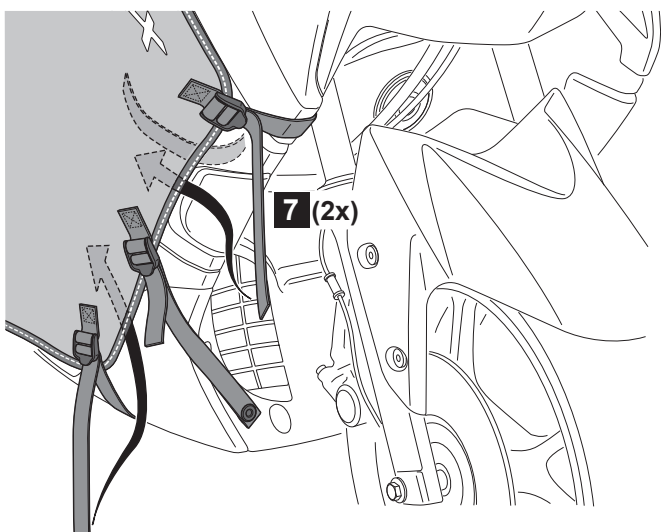

N-Max Apron