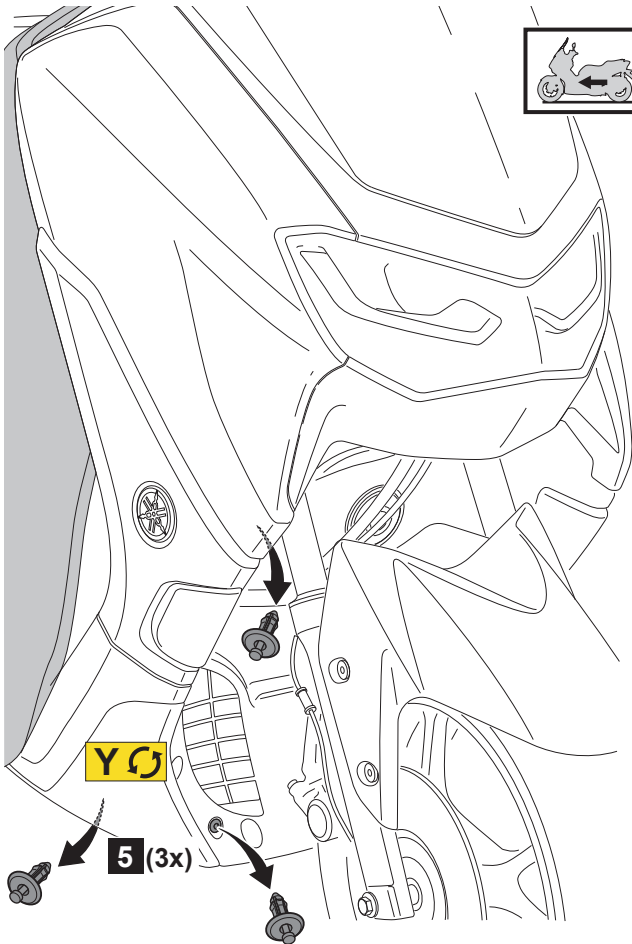

N-Max Apron