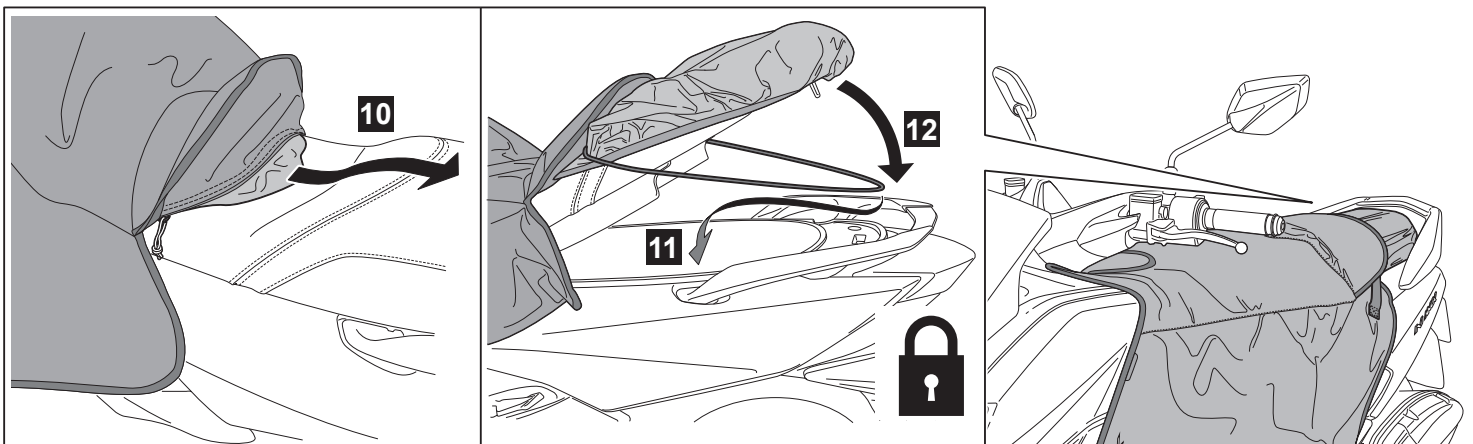

N-Max Apron