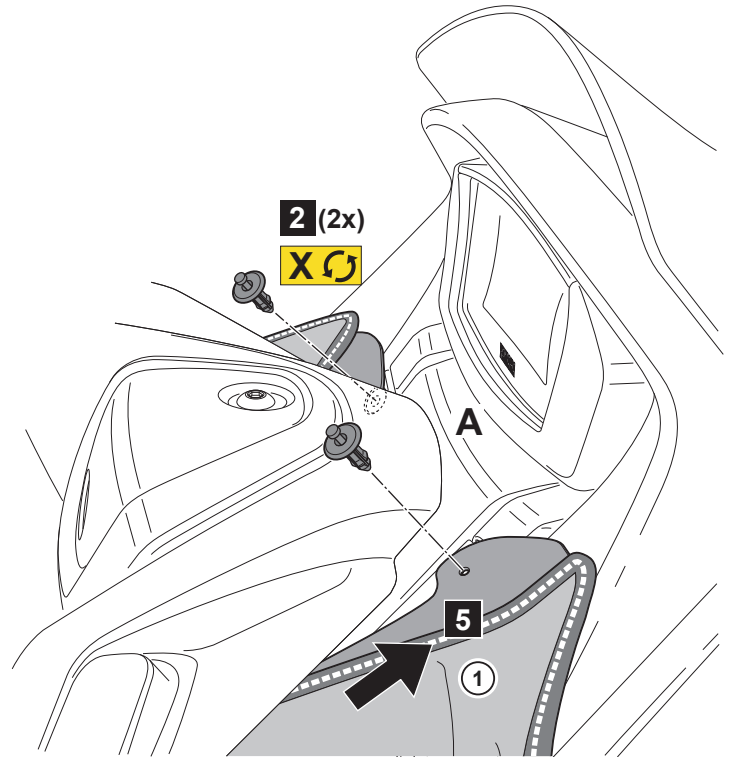

N-Max Apron