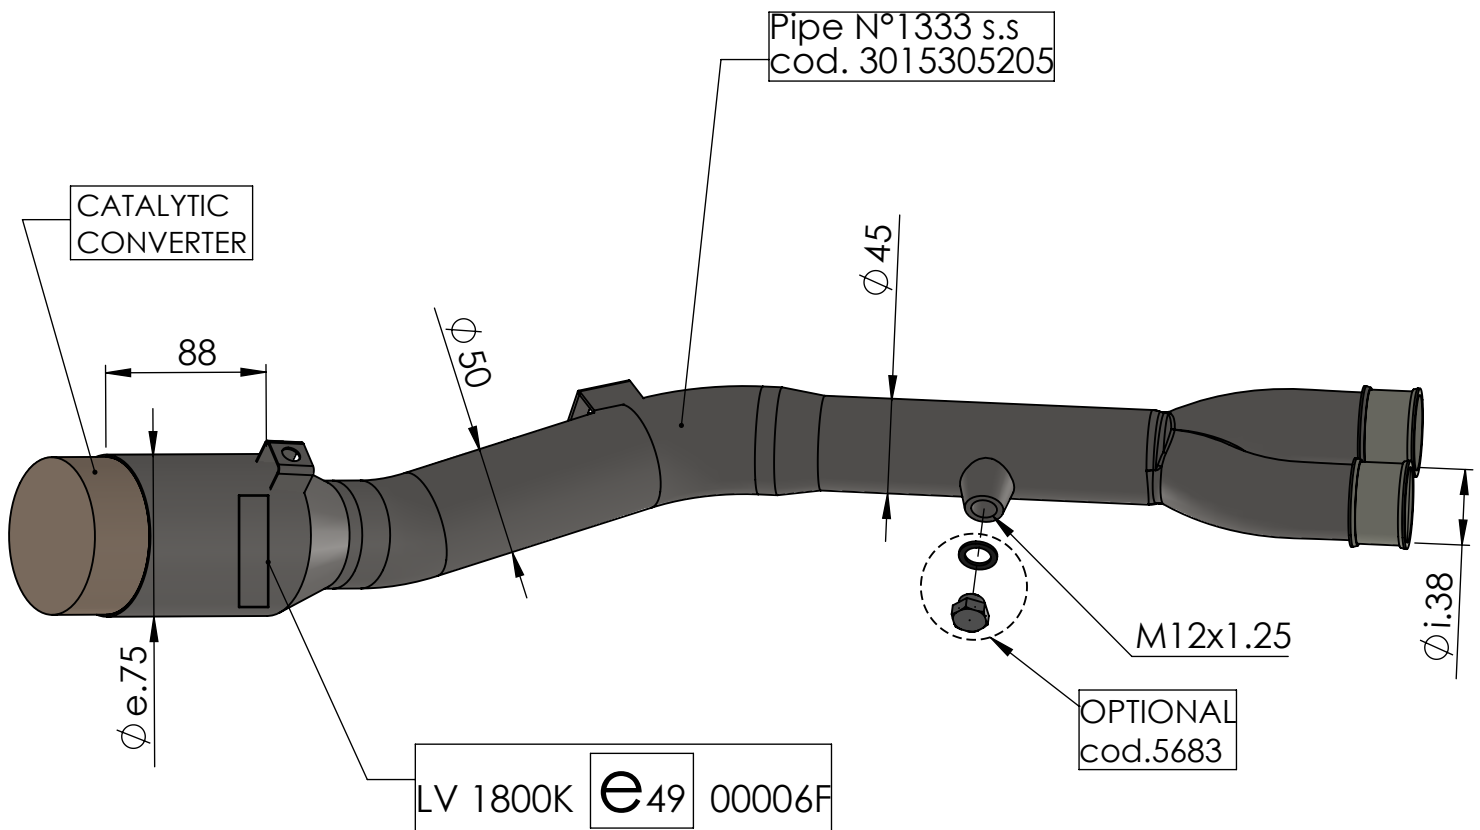

# EU-APPROVED CATALYTIC CONVERTER MANIFOLD

## ART. 16035

YAMAHA T-MAX 560/TECH MAX

SUITABLE FOR LEOVINCE ART. 15305-15305B-15305T-  
15305K-15305BK-15305TK