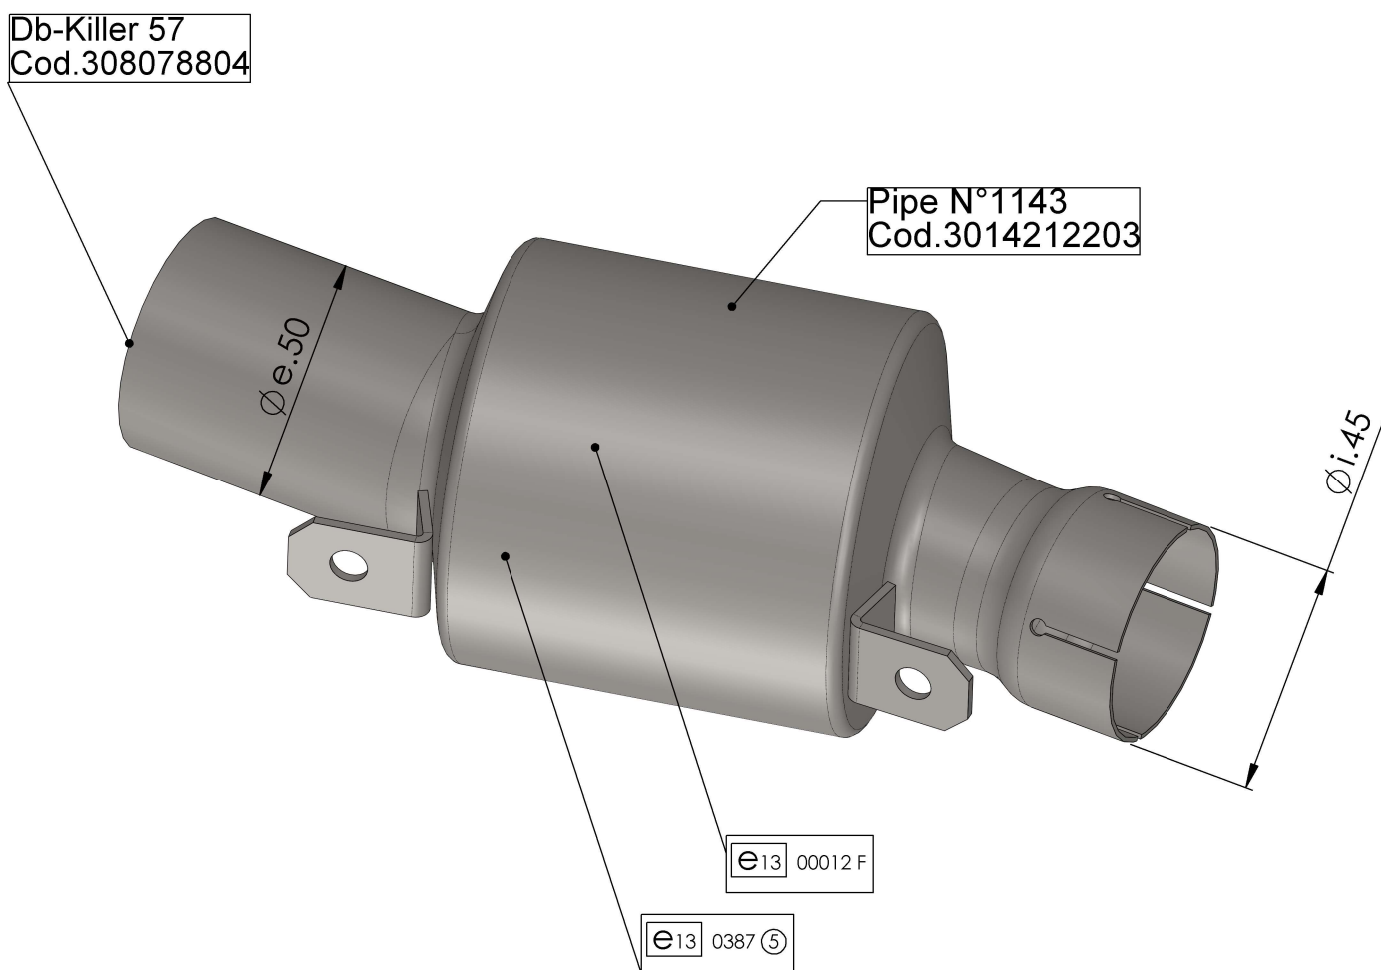

EU-APPROVED CATALYTIC CONVERTER MANIFOLD

ART. 16011

SUITABLE FOR LEOVINCE ART. 14212S - 14212SK

KYMCO AK 550