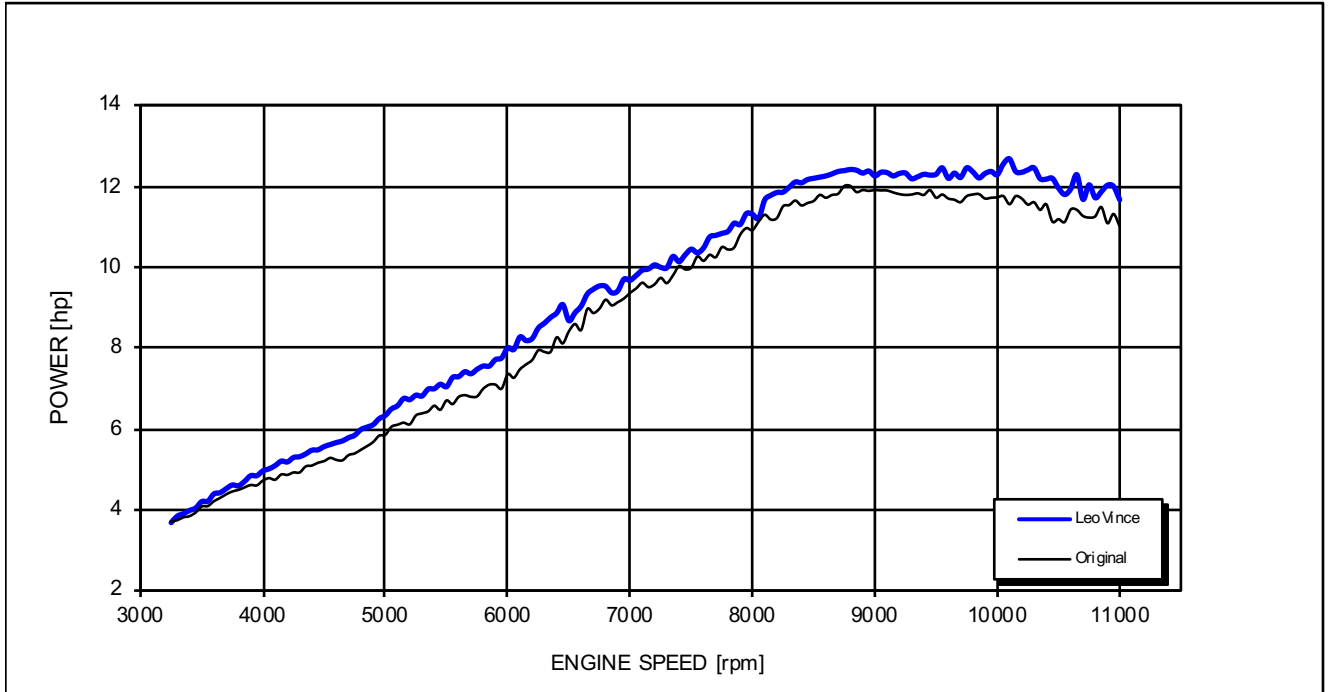

HONDA CB 125 R

*Racing configuration

Test conditions:

998 mBar
21 °C

Reference conditions:

1013 mBar
20 °C