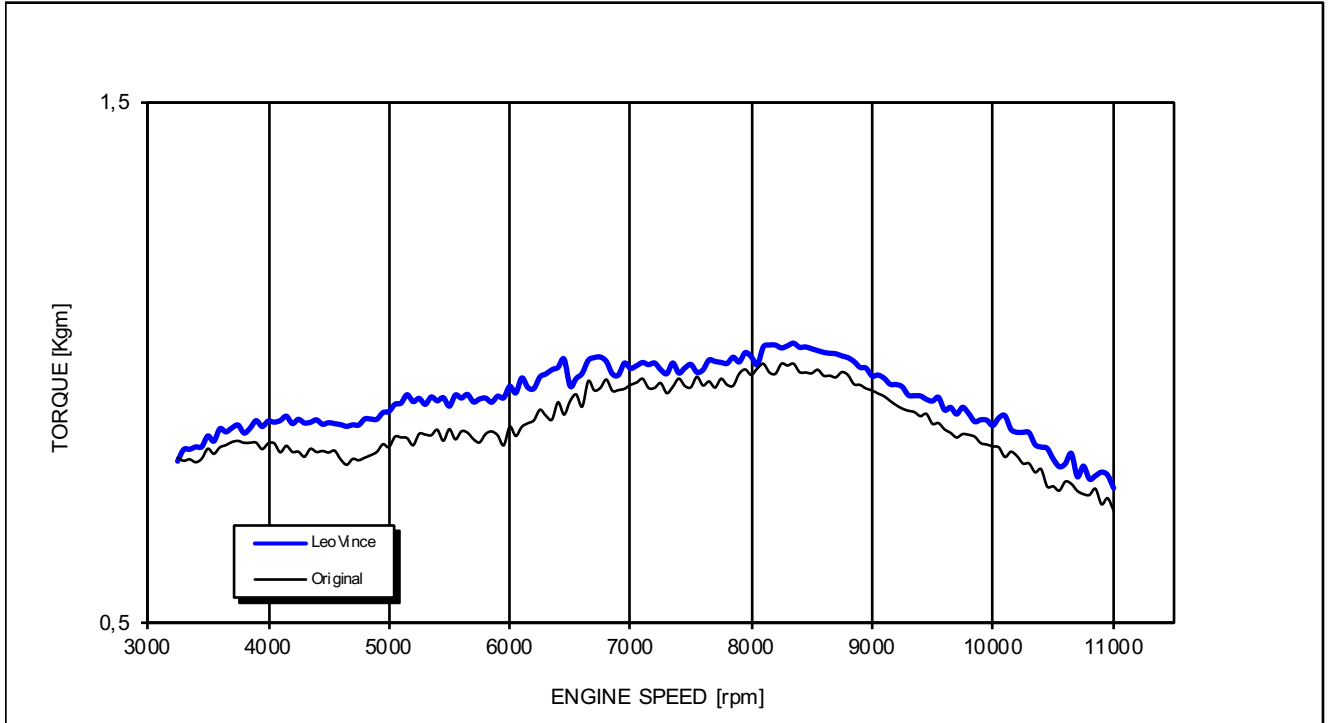

HONDA CB 125 R

*Racing configuration

Test conditions:

998 mBar
21 °C

Reference conditions:

1013 mBar
20 °C