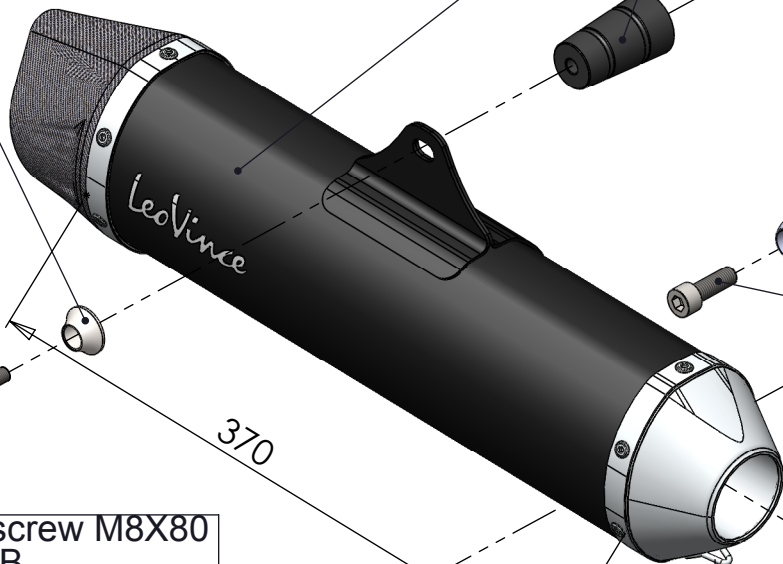

3 Aluminium spacer
-for allen screw M10-
Cod.206272

3 Allen screw
M10X1.25X30
T.C.Z.B. Cod.406393

Pipe N°1098
Cod.3014035201

Allen screw M8X80
T.C.Z.B.
Cod.203328

Short helical spring
tensile
Cod.204387

Short tube in
silicon rubber
Cod.204412

TO COVER HOLE
IN ORIGINAL FRAME

4 Gasket 14x4.9x1.5
Cod.200371

Carbon Cover
Cod.083876001

2 Mounting
plate M5
Cod.204555

2 Allen screw
M5X12 T.B.E.I.
Cod.201031

2 Plain washer
5x15 Inox
Cod.406580

Stainless steel
strap-in Ø38
Cod.300038530

Art. 14035

HONDA SH 300i ABS

SLIP-ON -NERO - APPROVED