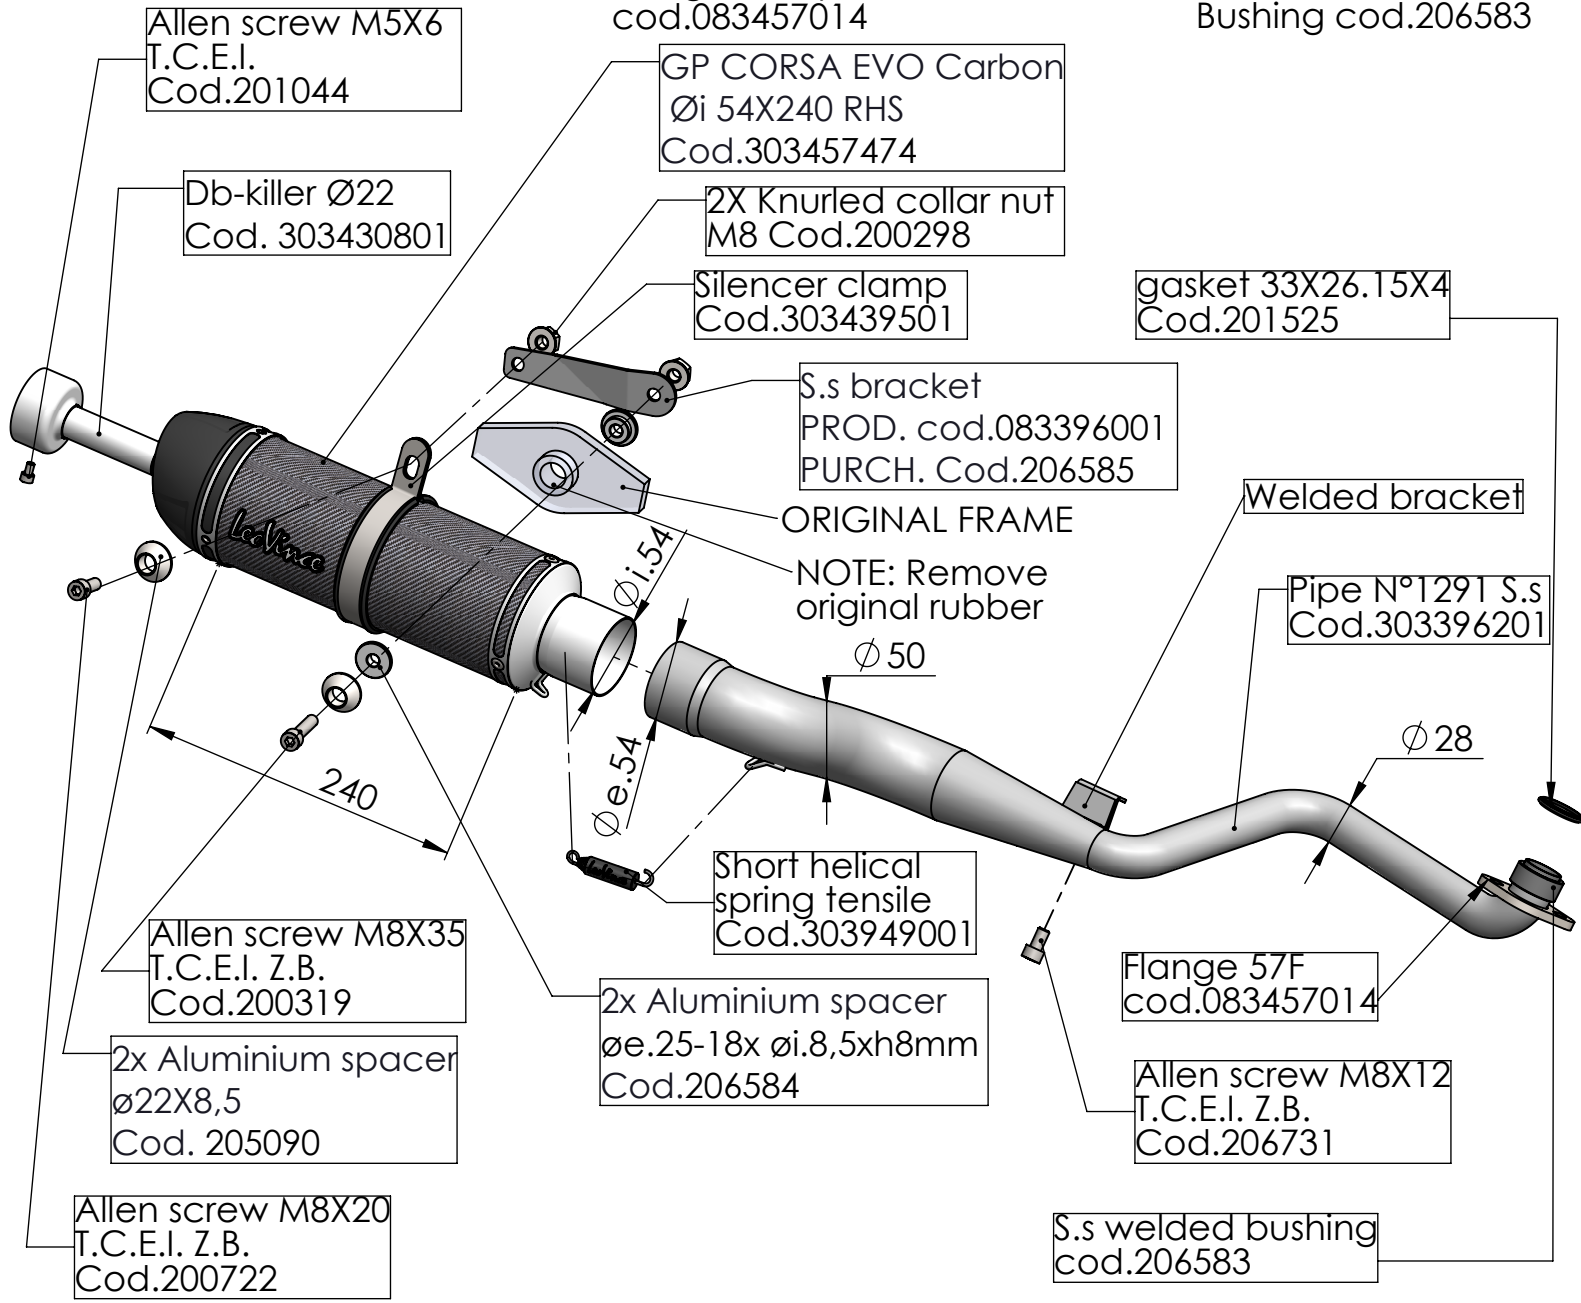

Flange 57F sp.6 mm
cod.083457014

Bushing cod.206583

ART. 3396E

HONDA MSX 125 / GROM

FULL SYSTEM - GP CORSA EVO - CARBON