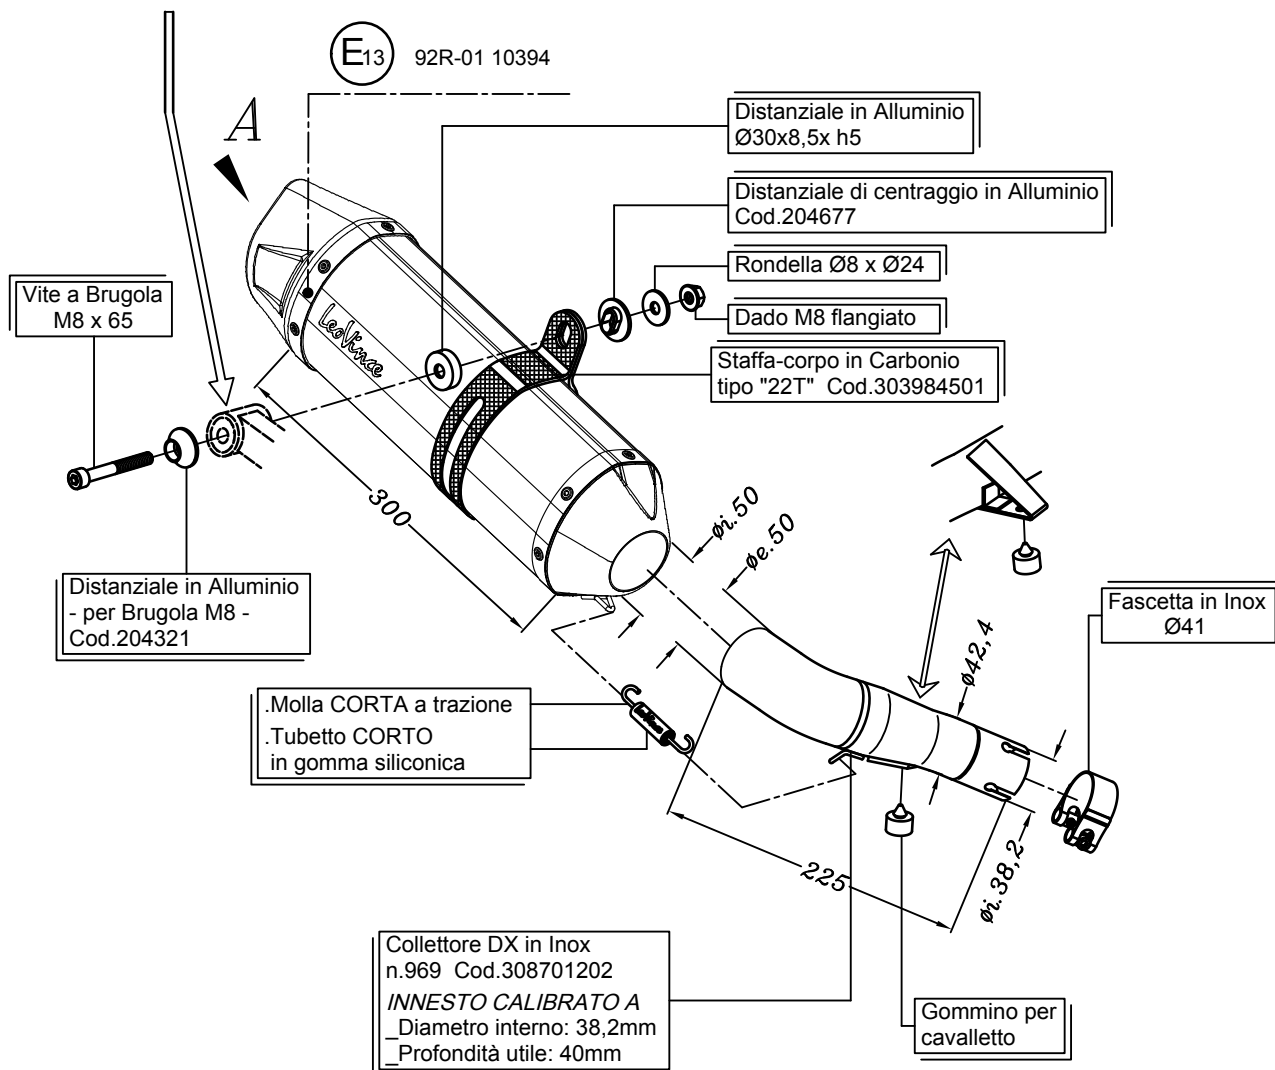

VISTA DA "A"

dB-killer n. 32B
Cod. 307762801

PEDANA PASSEGGERO DX
PASSENGER'S R.H. FOOTBOARD

Art.14190E

Slip-on "LV ONE EVO" Carbon fiber

HONDA INTEGRA 750/DCT/ABS

HONDA INTEGRA 750/DCT/ABS (35 kW)

HONDA NC 750 S/DCT/ABS

HONDA NC 750 S/DCT/ABS (35 kW)

HONDA NC 750 X/DCT/ABS

HONDA NC 750 X/DCT/ABS (35 kW)